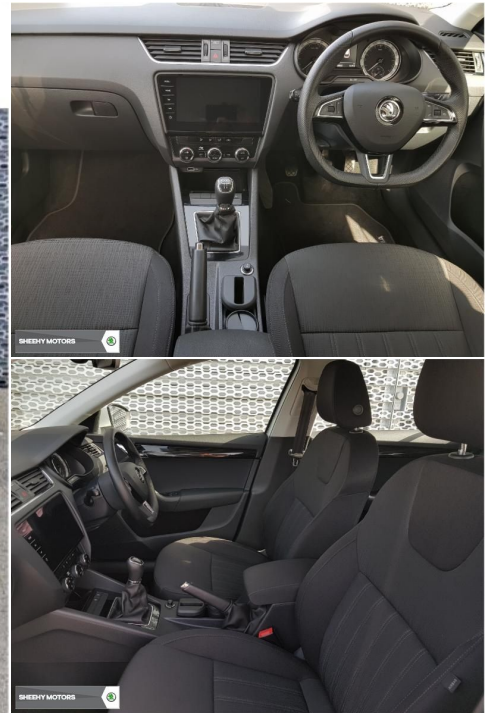

Registered
2019

Mileage
69,100 km

Engine Size
1.6 l

Fuel Type
Diesel

Transmission
Manual

Colour
Grey

Features

Sheehy Motors

Newbridge Rd, Jigginstown, Naas, Co. Kildare, W91DR53 Ireland

+35345906600

OPENING HOURS

Monday	08:30 - 17:30
Tuesday	08:30 - 17:30
Wednesday	08:30 - 17:30
Thursday	08:30 - 17:30
Friday	08:30 - 17:30
Saturday	Closed
Sunday	Closed

Every effort has been made to ensure the accuracy of the information above, however, errors may occur. Do not rely entirely on this information but check about items which may affect your decision to purchase.