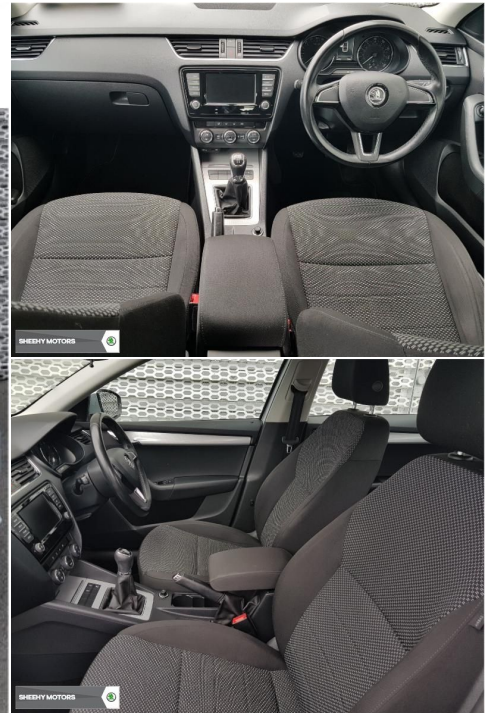

2016 ŠKODA OCTAVIA

€14,250

1.6 TDI 5DR 1.6l Manual

Registered
2016

Mileage
84,500 km

Engine Size
1.6 l

Fuel Type
Diesel

Transmission
Manual

Colour
Silver

Features

Sheehy Motors

Newbridge Rd, Jigginstown, Naas, Co. Kildare, W91DR53 Ireland

+35345906600

OPENING HOURS

Monday	08:30 - 17:30
Tuesday	08:30 - 17:30
Wednesday	08:30 - 17:30
Thursday	08:30 - 17:30
Friday	08:30 - 17:30
Saturday	Closed
Sunday	Closed

Every effort has been made to ensure the accuracy of the information above, however, errors may occur. Do not rely entirely on this information but check about items which may affect your decision to purchase.